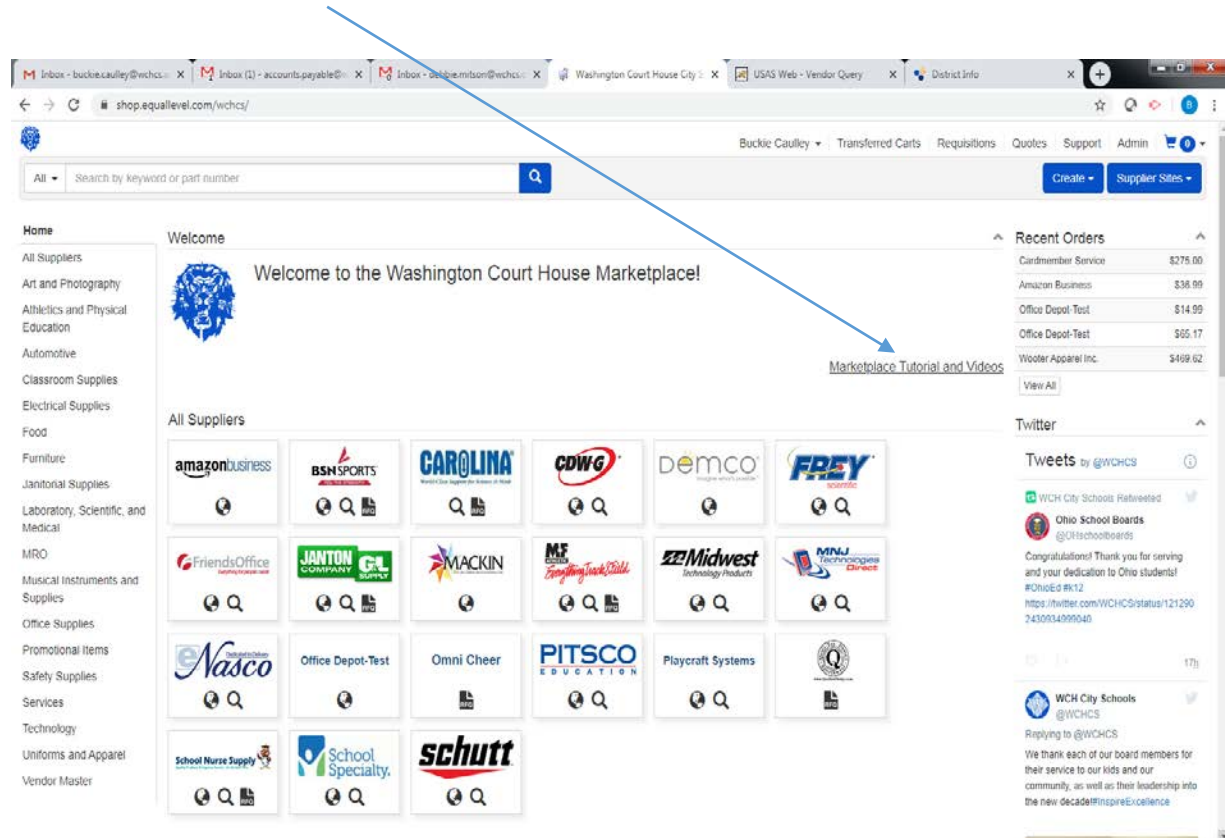

Below is the URL to copy over to access Equal Level.

Step 1 is to click on forgot password and complete the questions.

Step 2 is to go to the email received and create your password

Step 3 is go to the URL (Equal Level) and login.

Let me know if you have any issues.

shop.equallevel.com/wchcs/login

For education on usage for Equal Level, click on the link on the Equal Level homepage. See below.

If you have any issues or just need guidance please call Buckie Caulley at ext. 5012.